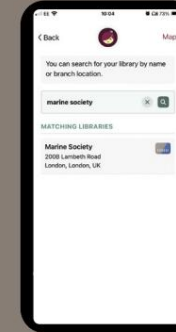

DIGITAL LIBRARY: STEP-BY-STEP GUIDE TO SETUP

1 Install Libby App

Install the Libby app from your app store

2 Open the app

Open the app and tap "Yes, I have a library card" to search for the library

3 Find the Library

Search for the library

Add a library by typing Marine Society in the search bar
Confirm the library by clicking on it again, the address should be London

4 Sign Up

Click on 'Sign In with my card'

5 Verification