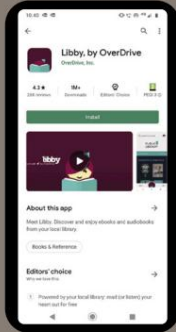

DIGITAL LIBRARY: STEP-BY-STEP GUIDE TO SETUP

1 Install Libby App

Install the Libby app from your app store

2 Open the app

Open the app and tap "Yes, I have a library card" to search for the library

3 Find the Library

Search for the library

Add a library by typing Marine Society in the search bar
Confirm the library by clicking on it again, the address should be London

4 Sign Up

Click on 'Sign In with my card'

5 Verification