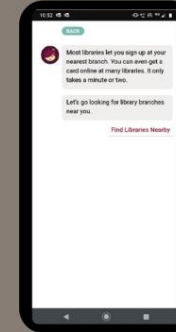

DIGITAL LIBRARY: STEP-BY-STEP GUIDE TO SETUP

1 Install Libby App

Install the Libby app from your app store

2 Open the app

Open the app and tap "Yes, I have a library card" to search for the library

3 Find the Library

Search for the library

Add a library by typing Marine Society in the search bar
Confirm the library by clicking on it again, the address should be London

4 Sign Up

Click on 'Sign In with my card'

5 Verification